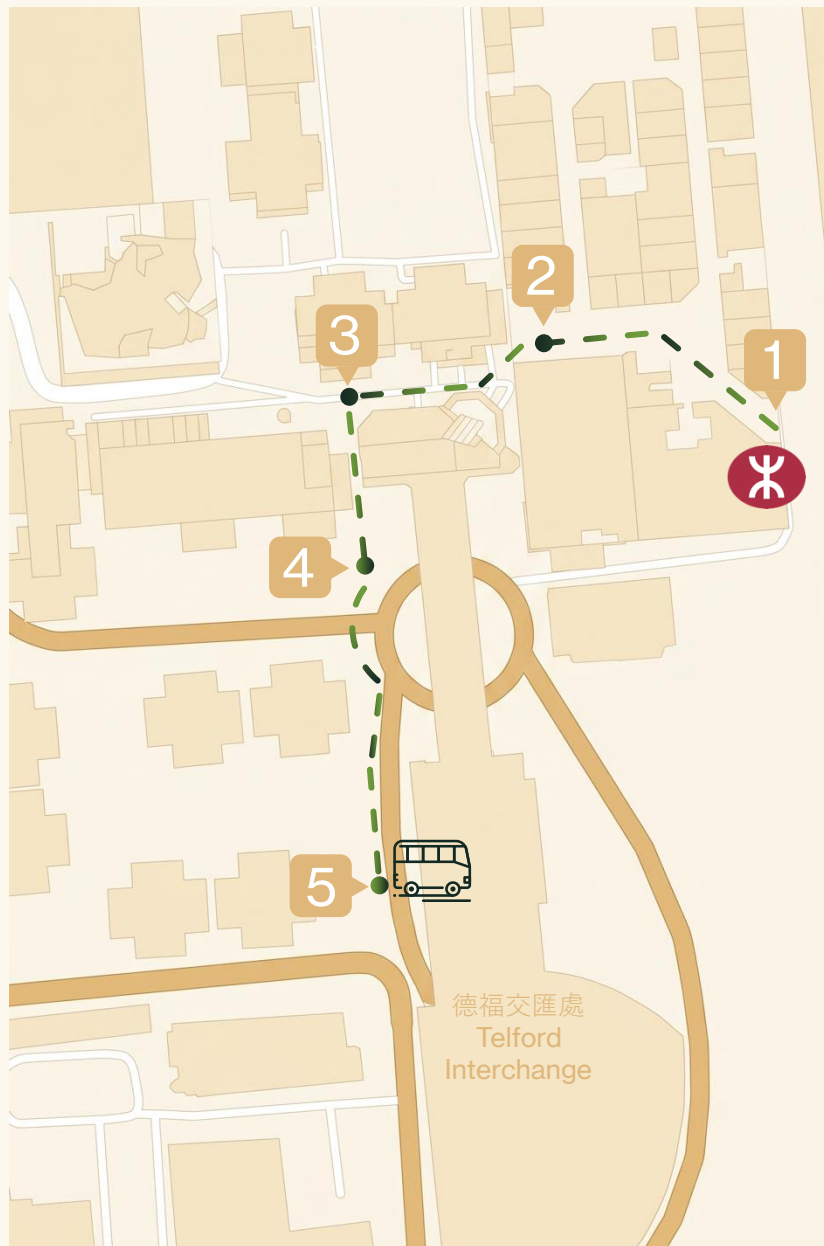

THE BAY HUB
太豐匯

德福線穿梭巴士服務時間表
Telford Line Shuttle Bus Services Schedule

27 座 seats

鄰近九龍灣港鐵站
Near Kowloon Bay Station

德福交匯處
Telford Interchange

太豐匯
The Bay Hub

7:45	9:10	10:40	13:30	17:00	18:20
8:00	9:15	11:10	13:40	17:20	18:25
8:10	9:20	11:40	13:50	17:25	18:30
8:20	9:25	12:00	14:00	17:35	18:35
8:30	9:30	12:10	14:10	17:40	18:40
8:35	9:35	12:20	14:20	17:45	18:45
8:40	9:40	12:30	14:30	17:50	18:50
8:45	9:45	12:40	14:40	17:55	18:55
8:50	9:50	12:50	15:00	18:00	19:00
8:55	9:55	13:00	15:30	18:05	19:10
9:00	10:00	13:10	16:00	18:10	19:20
9:05	10:20	13:20	16:30	18:15	19:30

以上所有班次由星期一至五 (公眾假期除外)
For all the above trips from Monday to Friday
(Excluding Public Holidays)

德福交匯處 (近九龍灣港鐵站)

Telford Interchange (Near Kowloon Bay Station)

1

九龍灣港鐵站 A 出口
Kowloon Bay MTR Station Exit

2

沿馬莎百貨向直行
Go straight along
Marks & Spencer

3

到達 Circle K 向左轉直行
Turn left at Circle K
and go straight

4

到達斑馬線向直行
Go straight at zebra crossing

5

到達車站位置
Arrive at the station

上午繁忙時段將會於斑馬線後位置上落。
In accordance with on-site traffic control arrangements, pick-up and drop-off will take place after zebra crossing during morning peak hours.

因應現場交通管制安排，非繁忙時段將會於簷蓬位置上落。
In accordance with on-site traffic control arrangements, pick-up and drop-off will take place at the canopy area during non-peak hours.

所有路線時間僅供參考，實際班次可能因交通情況而有所調整，恕不另行通知。
All route schedules are for reference only. Actual service times may vary subject to traffic conditions and may change without prior notice.