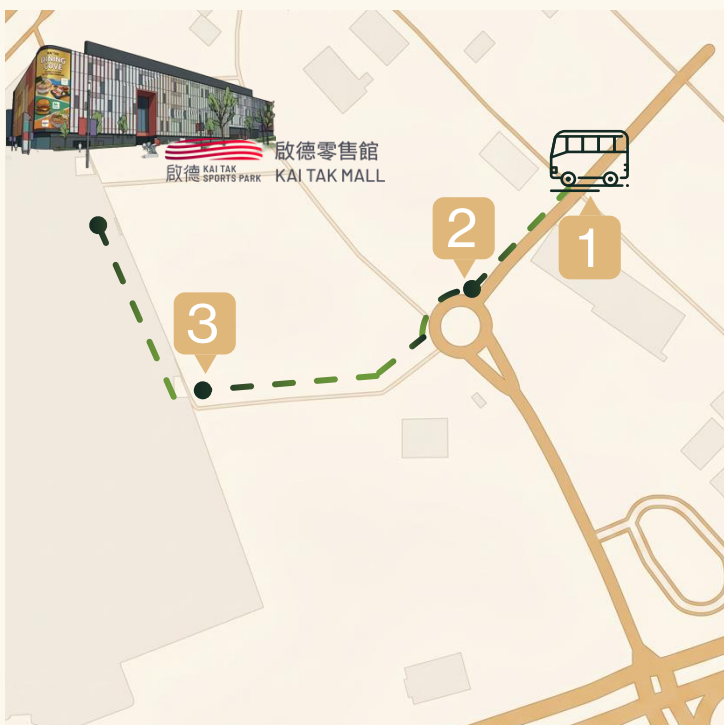

以上所有班次由星期一至五 (公眾假期除外)  
For all the above trips from Monday to Friday (Excluding Public Holidays)

特別班次途經沐泰街(近啟德零售館)再前往沐安街  
Special trips will pass through Muk Tai Street (near Kai Tak Mall) before proceeding to Muk On Street.

於 08:35-09:10 繁忙時段內將有非固定特別班次由沐安街開出。  
Additional non-scheduled shuttlebus services to The Bay Hub will be available during peak hours from 08:35 to 09:10.

THE BAY HUB  
太豐匯

穿梭巴士上落車位置  
Pick Up & Drop Off Locations

1 啟德港鐵站 A 出口  
Kai Tak MTR Station Exit A

2 往右邊方向走  
Go to the right

3 沿啟德 1 號直行  
Go straight along One Kai Tak

4 往右邊方向走  
Go to the right

沐安街 (近啟德港鐵站)  
Muk On Street (Near Kai Tak Station)

★ 特別班次 - 沐泰街 (近啟德零售館)

Special Trip - Muk Tai Street (Near Kai Tak Mall)

1 沐泰街落車位置  
Drop Off Area at Muk Tai St.

2 沿迴旋處直行  
Go straight along roundabout

3 途經啟德體藝館  
Pass through Kai Tak Arena

所有路線時間僅供參考，實際班次可能因交通情況而有所調整，恕不另行通知。  
All route schedules are for reference only. Actual service times may vary subject to traffic conditions and may change without prior notice.