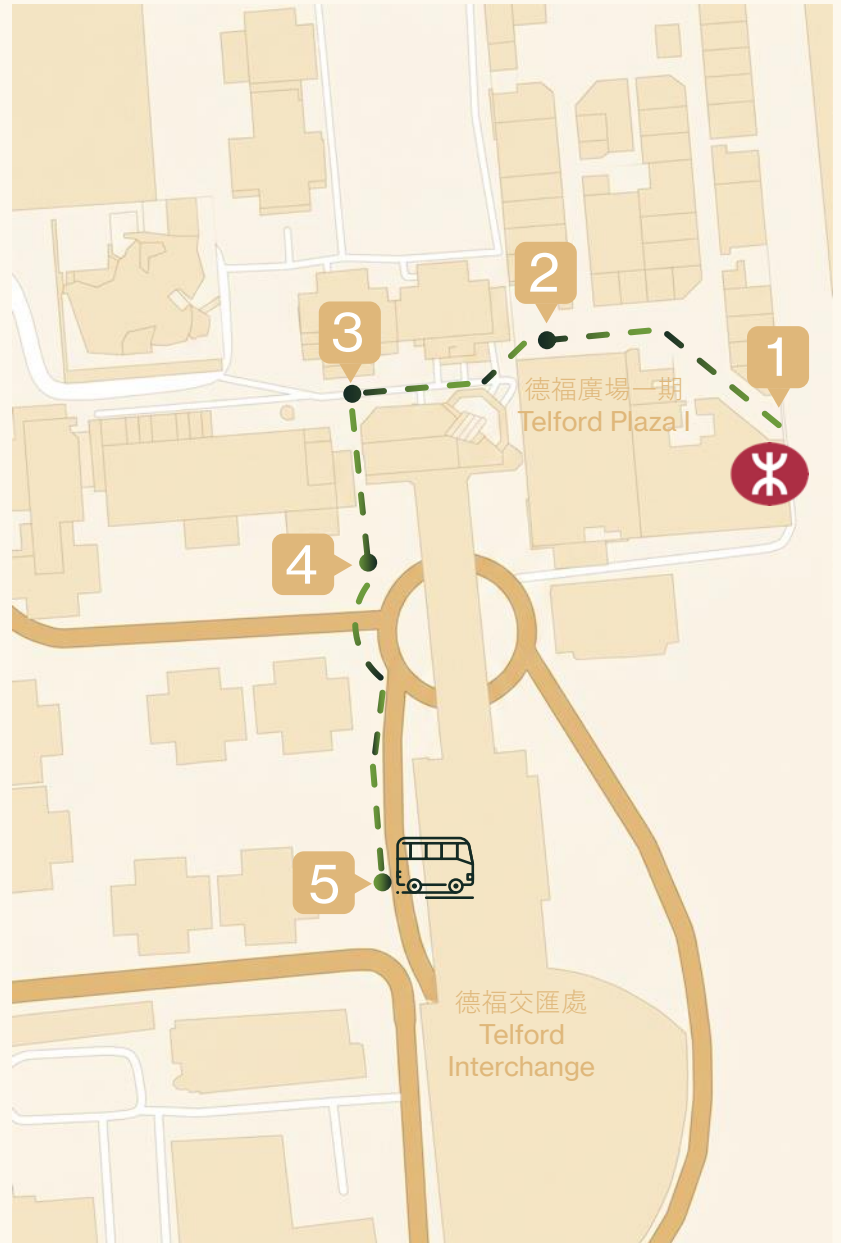

THE BAY HUB
太豐匯

德福線穿梭巴士服務時間表
Telford Line Shuttle Bus Services Schedule

27 座 seats

鄰近九龍灣港鐵站
Near Kowloon Bay Station

德福交匯處
Telford Interchange

太豐匯
The Bay Hub

7:45	9:10	10:40	13:30	17:00	18:20
8:00	9:15	11:10	13:40	17:20	18:25
8:10	9:20	11:40	13:50	17:25	18:30
8:20	9:25	12:00	14:00	17:35	18:35
8:30	9:30	12:10	14:10	17:40	18:40
8:35	9:35	12:20	14:20	17:45	18:45
8:40	9:40	12:30	14:30	17:50	18:50
8:45	9:45	12:40	14:40	17:55	18:55
8:50	9:50	12:50	15:00	18:00	19:00
8:55	9:55	13:00	15:30	18:05	19:10
9:00	10:00	13:10	16:00	18:10	19:20
9:05	10:20	13:20	16:30	18:15	19:30

太豐匯
The Bay Hub

鄰近九龍灣港鐵站
Near Kowloon Bay Station

德福交匯處
Telford Interchange

7:50	9:15	10:45	13:35	17:10	18:25
8:05	9:20	11:15	13:45	17:25	18:30
8:15	9:25	11:45	13:55	17:35	18:35
8:25	9:30	12:05	14:05	17:40	18:40
8:35	9:35	12:15	14:15	17:45	18:45
8:40	9:40	12:25	14:25	17:50	18:50
8:45	9:45	12:35	14:35	17:55	18:55
8:50	9:50	12:45	14:45	18:00	19:00
8:55	9:55	12:55	15:05	18:05	19:05
9:00	10:00	13:05	15:35	18:10	19:15
9:05	10:05	13:15	16:05	18:15	19:25
9:10	10:25	13:25	16:35	18:20	19:35

以上所有班次由星期一至五 (公眾假期除外)
For all the above trips from Monday to Friday
(Excluding Public Holidays)

德福交匯處 (近九龍灣港鐵站)

Telford Interchange (Near Kowloon Bay Station)

1 九龍灣港鐵站 A 出口
Kowloon Bay MTR Station Exit

2 沿馬莎百貨向直行
Go straight along
Marks & Spencer

3 到達 Circle K 向左轉直行
Turn left at Circle K
and go straight

4 到達斑馬線向直行
Go straight at zebra crossing

5 到達車站位置
Arrive at the station

上午繁忙時段將會於斑馬線後位置上落。
In accordance with on-site traffic control arrangements, pick-up and drop-off will take place after zebra crossing during morning peak hours.